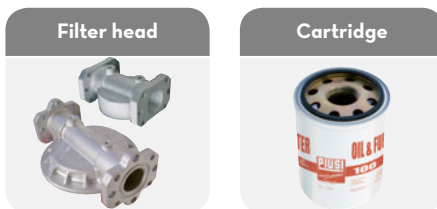

OIL

AdBlue®

WATER

WINDSCREEN

100 l/min filter with head

60 l/min filter with head

ON REQUEST

PRODUCTS' RANGE TECHNICAL DATA